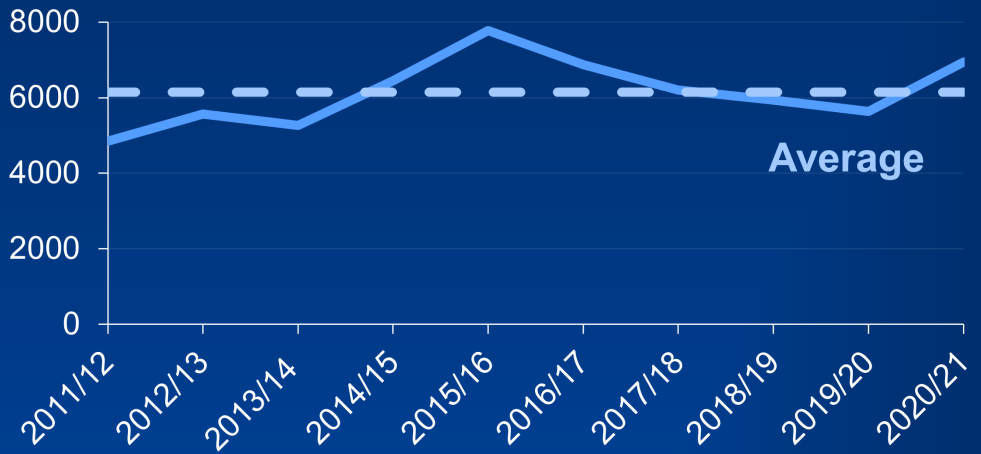

2020/21

6,940 students had some teaching through the medium of **Welsh** at Welsh Higher Education Institutions

Number of students at Welsh Higher Education Institutions studying at least:

2/3 students with some teaching in Welsh were female