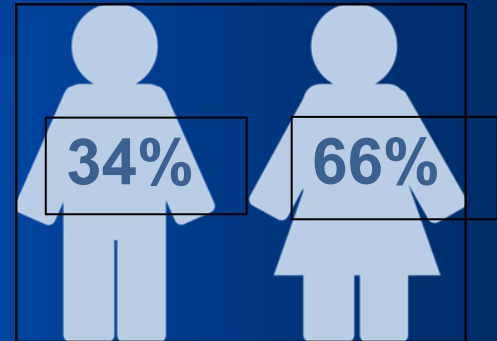

2020/21

6,940 students had some teaching through the medium of **Welsh** at Welsh Higher Education Institutions

Number of students at Welsh Higher Education Institutions studying at least:

2/3 students with some teaching in Welsh were female

There were **76,170** students in 2020/21 from Wales, of which:

1 out of 3 fluent Welsh speakers from Wales had some teaching through Welsh

1 in 5 newly qualified teachers could teach in Welsh

In 2020/21 there were **10,045** academic staff at Welsh Higher Education Institutions, **1,060** of these were able to teach in Welsh