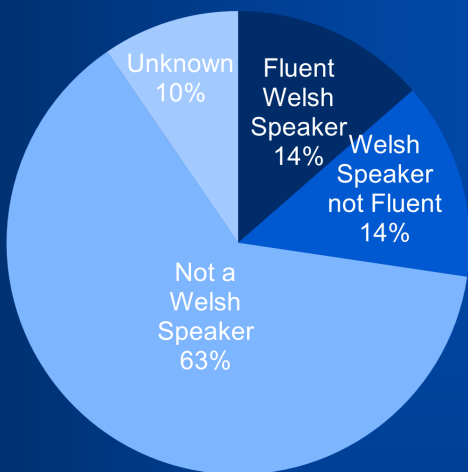

2020/21

6,940 students had some teaching through the medium of **Welsh** at Welsh Higher Education Institutions

Number of students at Welsh Higher Education Institutions studying at least:

2/3 students with some teaching in Welsh were female

There were **76,170** students in 2020/21 from Wales, of which:

1 out of 3 fluent Welsh speakers from Wales had some teaching through Welsh

1 in 5 newly qualified teachers could teach in Welsh

In 2020/21 there were **10,045** academic staff at Welsh Higher Education Institutions, **1,060** of these were able to teach in Welsh