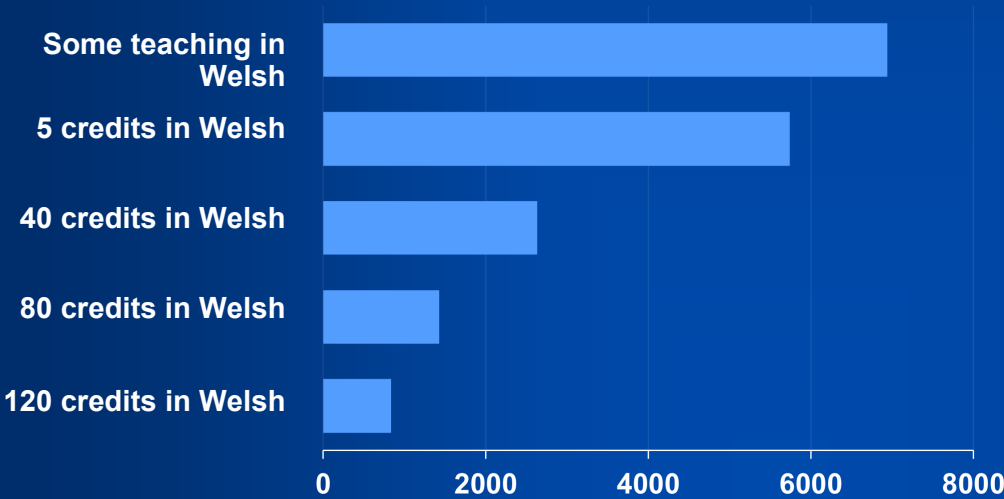

2020/21

6,940 students had some teaching through the medium of **Welsh** at Welsh Higher Education Institutions

Number of students at Welsh Higher Education Institutions studying at least:

2/3 students with some teaching in Welsh were female